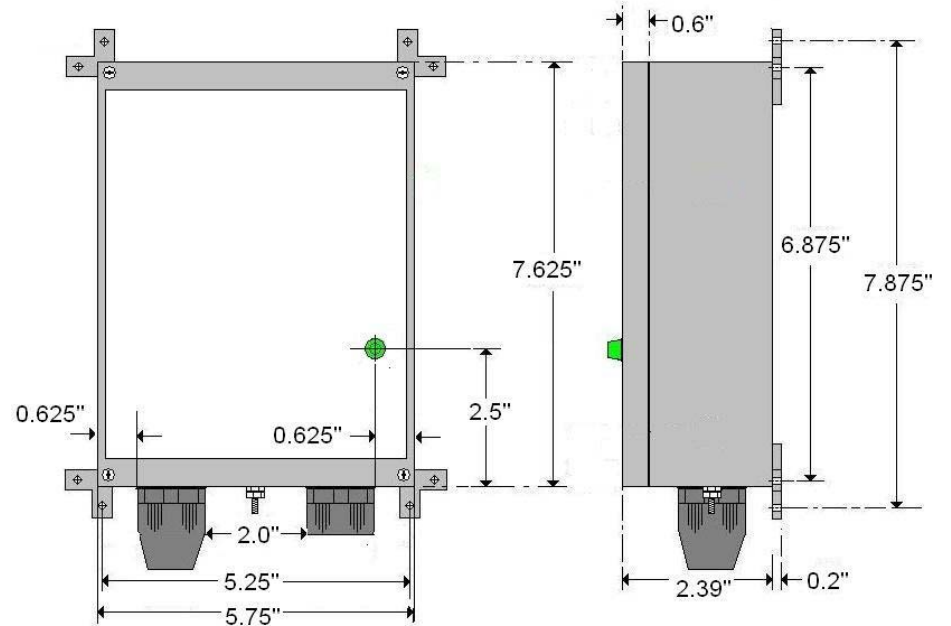

## MODEL ZRS R20

ZR8P Zeta Rod

## DIMENSIONAL DRAWINGS ZRPJR Power Supply